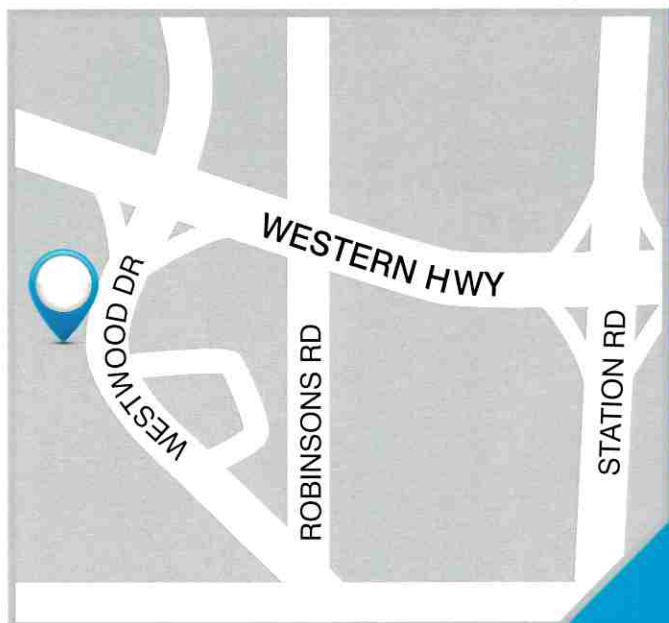

EXTENDED TRADING HOURS

20/11/2018 - 2/3/2019

Mon to Fri: 9:00am - 5:00pm

Sat: 9:00am - 2:00pm

psw.com.au Save Time, Shop Online!

SHOP
ONLINE

FLEXIBLE
EXCHANGE
OPTIONS

RETAIL
STORE

ASK IN
STORE ***

PSWSCHOOLS

PSW_APPAREL

***No new lay-bys in January. Lay-bys require a 20% deposit. Lay-bys available in-store only. Extended lay-by for 'Back to School' 2019 must be placed between Mon 5th Nov and Fri 21st Dec 2018. Lay-bys must be paid for and picked-up by Fri 25 Jan 2019.

** Store trading hours are subject to change, please refer to psw.com.au for all store trading hours, holiday trading and public holiday information, or call the customer service team on (03) 9768 0300.

* School Price Lists are subject to change throughout the year.

PSW
QUALITY IN EVERY STITCH